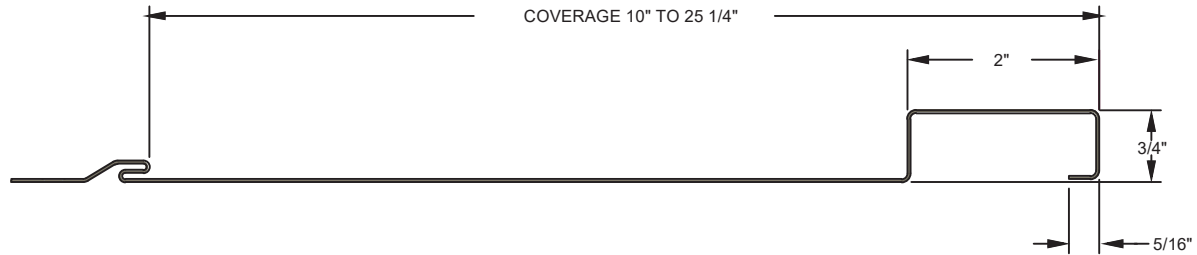

MRS Board & Batten Panel

Material: 24 gauge Galvalume, .032 Aluminum

Finish: Kynar 500

Locations:

7670 Mikron Drive
Stanley, NC 28164
Tel: 704-820-3110
Fax: 704-820-0113

2451 Bulk Plant Road
Conway, SC 29526
Tel: 843-365-6673
Fax: 843-365-6683