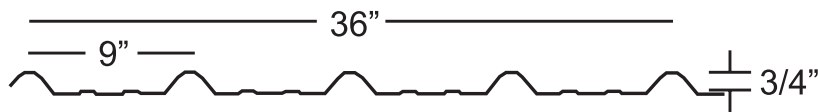

CUSTOM RIB PANEL