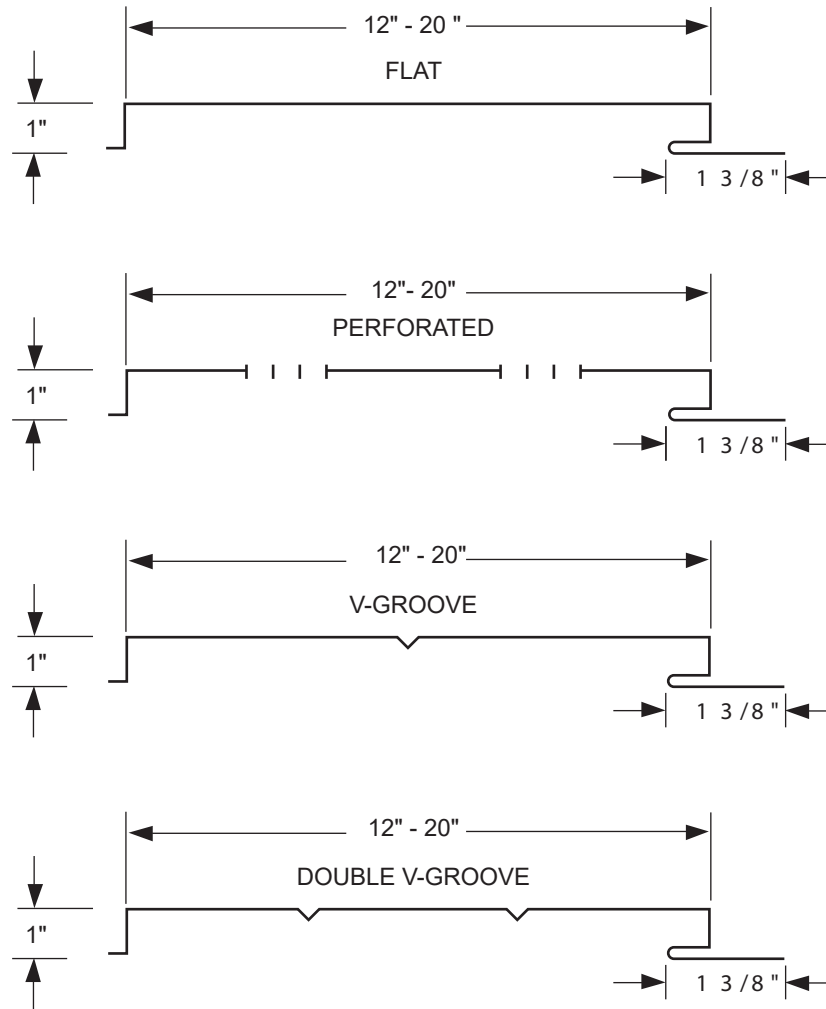

# MRS FLUSH SEAM

12" - 20" Width

24 gauge steel  
.032 Aluminum

Versatility accomodates a variety of commercial or residential installations. Can be used as a wall or soffit panel system.

**Material:** 24 gauge Steel, .032 Aluminum  
12" - 20" width  
1 1/2", 1/2", 1", or 3/8" "slim-line" depth

**Features:** Vented or Solid Profiles  
Vent placement and widths can vary within panel limits  
With or Without Stiffening Beads

**Requirements:** Open Framing, Solid Substrate  
Solid Substrate requires Ice & Water Shield or Synthetic Underlayment